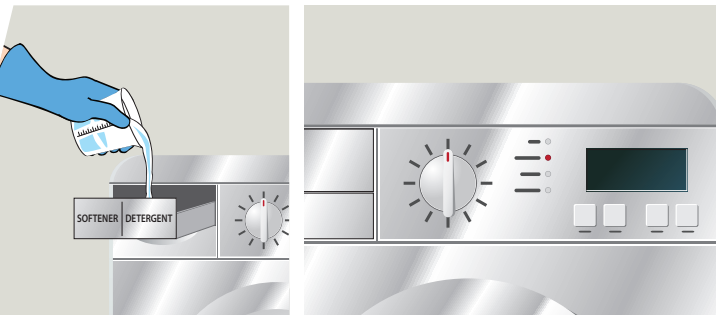

Product Usage Guide

Professional

BP060-5

Health & Safety

Please refer to relevant COSHH Safety Data Sheet

Scan for further product details

1 Use appropriate PPE as indicated in safety data sheet.

2 Connect to an automatic dosing system. Dispense at 25ml - 50ml per 10kg of dry wash. Product can be added into the machine dispenser draw separate to main detergent if automatic dosing system not available.

3 Make sure laundry detergent is connected or added to the machine. We recommend using Jangro Laundry Liquid BP052

4 Select wash program and start.

Do not apply directly onto fabrics.