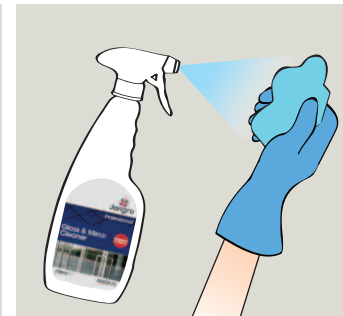

3 Spray solution onto cloth or directly onto surface.